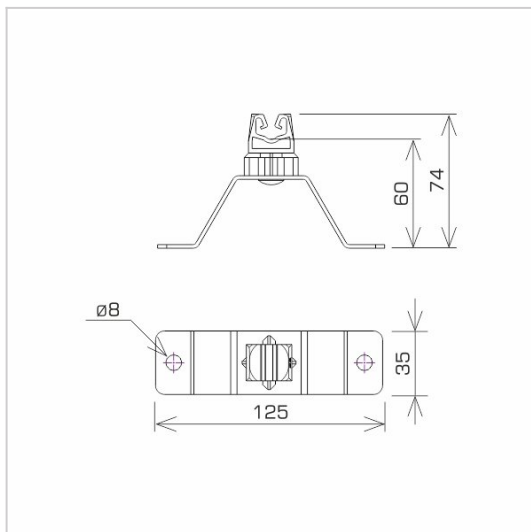

HOLDERS FOR SHEET, FELT, SHINGLE screw-down holder

C282188

WERSJA MATERIAŁOWA:

stainless acid-resistant V4A steel

OPIS:

Universal holder for routing the ground wire on a roof covered with sheet metal, roofing felt or shingle.

symbol	C282188
typ	AN-11WN/OH/S
pole colour	RAL 7047
conductor(mm)	Ø8
wersja materiałowa	stainless acid-resistant V4A steel

AN-KOM 2 Sp. z o.o.
Inwałd, ul. ks. Władysława
Bukowińskiego 15
34-120 Andrychów