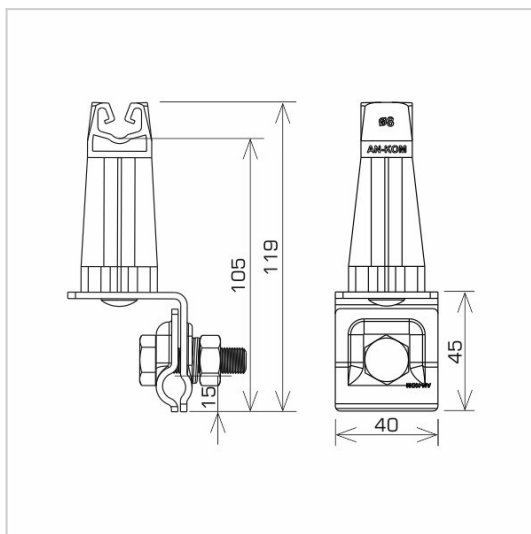

HOLDERS FOR SHEET, FELT, SHINGLE universal seam wire holder

C372024

WERSJA MATERIAŁOWA:

copper

OPIS:

Installation of wires on roofs covered with sheet metal along the seam.

symbol typ	C372024 AN-06H/CU/
pole colour	RAL 8004
conductor(mm)	Ø8
wersja materiałowa	copper