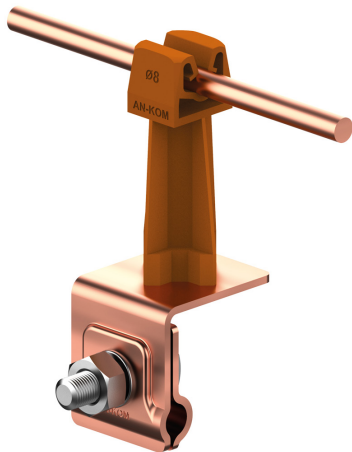

HOLDERS FOR SHEET, FELT, SHINGLE universal seam wire holder

C372024

WERSJA MATERIAŁOWA:

copper

OPIS:

Installation of wires on roofs covered with sheet metal along the seam.

symbol typ	C372024 AN-06H/CU/
pole colour	RAL 8004
conductor(mm)	Ø8
wersja materiałowa	copper