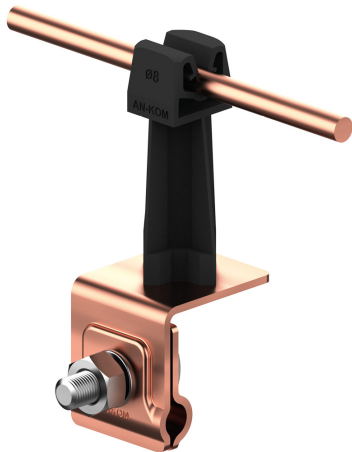

HOLDERS FOR SHEET, FELT, SHINGLE universal seam wire holder

C372028

WERSJA MATERIAŁOWA:

copper

OPIS:

Installation of wires on roofs covered with sheet metal along the seam.

symbol typ	C372028 AN-06H/CU/C
pole colour	RAL 9005
conductor(mm)	Ø8
wersja materiałowa	copper