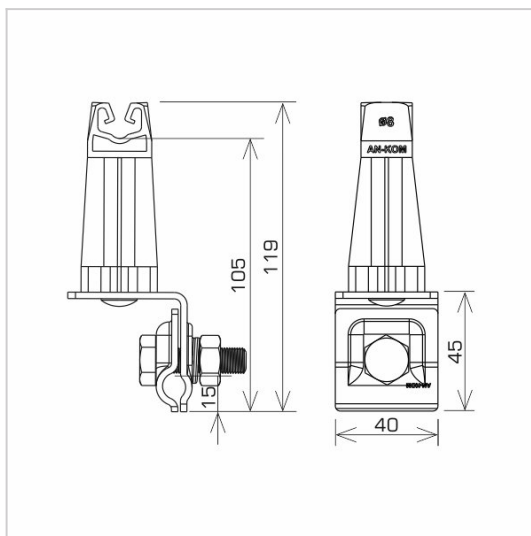

HOLDERS FOR SHEET, FELT, SHINGLE universal seam wire holder

C372028

WERSJA MATERIAŁOWA:

copper

OPIS:

Installation of wires on roofs covered with sheet metal along the seam.

symbol typ	C372028 AN-06H/CU/C
pole colour	RAL 9005
conductor(mm)	Ø8
wersja materiałowa	copper