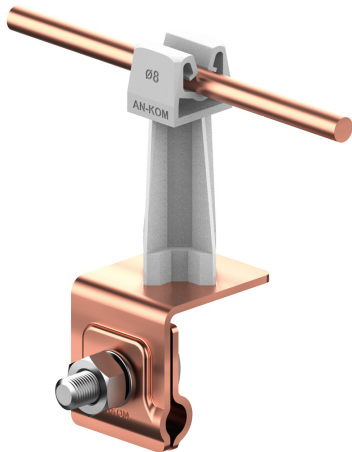

HOLDERS FOR SHEET, FELT, SHINGLE universal seam wire holder

C372032

WERSJA MATERIAŁOWA:

copper

OPIS:

Installation of wires on roofs covered with sheet metal along the seam.

symbol	C372032
typ	AN-06H/CU/S
pole colour	RAL 7047
conductor(mm)	Ø8
wersja materiałowa	copper