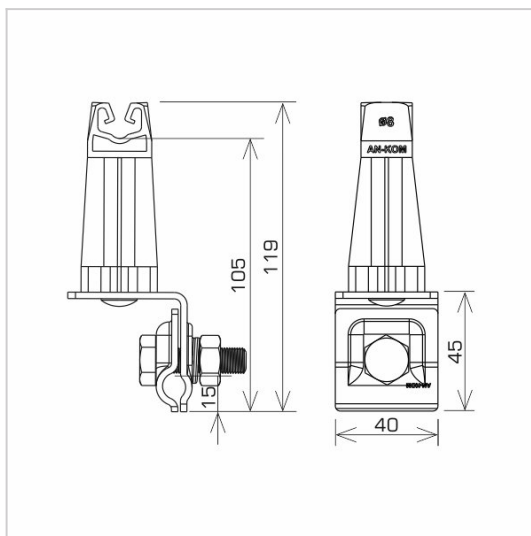

HOLDERS FOR SHEET, FELT, SHINGLE universal seam wire holder

C372032

WERSJA MATERIAŁOWA:

copper

OPIS:

Installation of wires on roofs covered with sheet metal along the seam.

symbol	C372032
typ	AN-06H/CU/S
pole colour	RAL 7047
conductor(mm)	Ø8
wersja materiałowa	copper