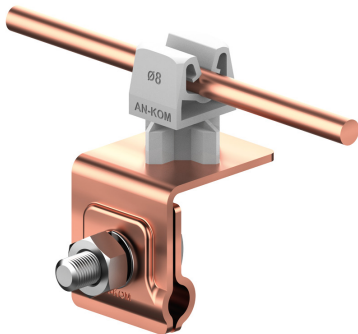

HOLDERS FOR SHEET, FELT, SHINGLE universal seam wire holder

C372044

WERSJA MATERIAŁOWA:

copper

OPIS:

Installation of wires on roofs covered with sheet metal along the seam.

symbol typ	C372044 AN-06HN/CU/S
pole colour	RAL 7047
conductor(mm)	Ø8
wersja materiałowa	copper