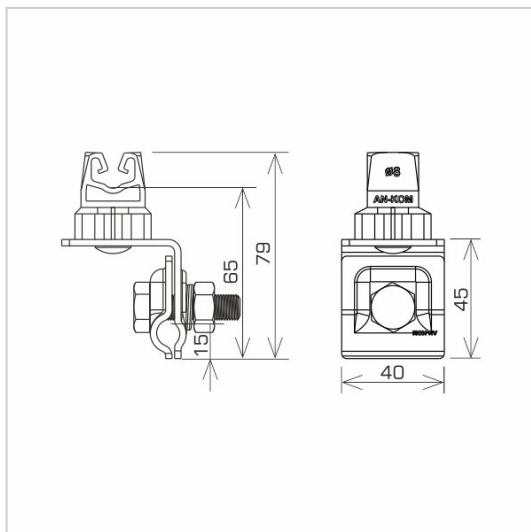

HOLDERS FOR SHEET, FELT, SHINGLE universal seam wire holder

C372044

WERSJA MATERIAŁOWA:

copper

OPIS:

Installation of wires on roofs covered with sheet metal along the seam.

symbol typ	C372044 AN-06HN/CU/S
pole colour	RAL 7047
conductor(mm)	Ø8
wersja materiałowa	copper