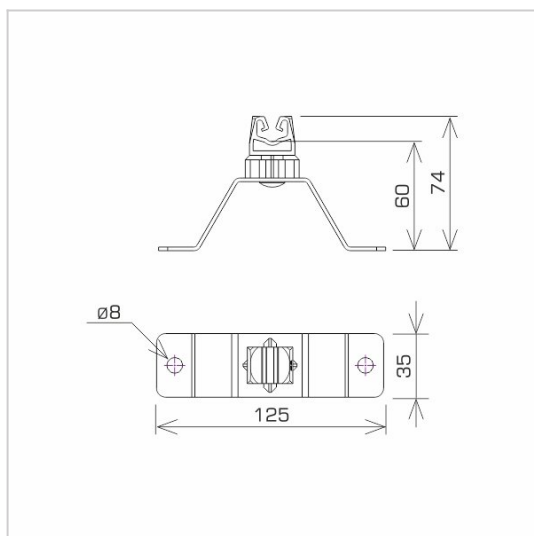

**HOLDERS FOR SHEET, FELT, SHINGLE screw-down holder**

**C462180**

DOSTĘPNE W KOLORACH

**WERSJA MATERIAŁOWA:**

painted

**OPIS:**

Universal holder for routing the ground wire on a roof covered with sheet metal, roofing felt or shingle.

**AVAILABLE COLOURS:**

RAL 3011 - **red**, RAL 8017 - **dark brown**, RAL 7016 - **anthracite grey**, RAL 7026 - **granite grey**, RAL 8004 - **brown (brick colour)**, RAL 9005 - **black**

<b>symbol</b> typ	<b>C462180</b> AN-11WN/LA/
<b>pole colour</b>	RAL 8004
<b>conductor(mm)</b>	Ø8
<b>wersja materiałowa</b>	painted