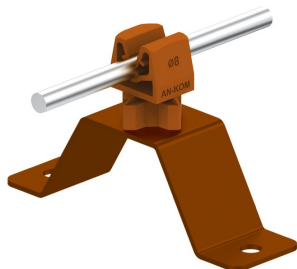

**HOLDERS FOR SHEET, FELT, SHINGLE screw-down holder**

**C462180**

DOSTĘPNE W KOLORACH

**WERSJA MATERIAŁOWA:**

painted

**OPIS:**

Universal holder for routing the ground wire on a roof covered with sheet metal, roofing felt or shingle.

**AVAILABLE COLOURS:**

RAL 3011 - **red**, RAL 8017 - **dark brown**, RAL 7016 - **anthracite grey**, RAL 7026 - **granite grey**, RAL 8004 - **brown (brick colour)**, RAL 9005 - **black**

<b>symbol</b> typ	<b>C462180</b> AN-11WN/LA/
<b>pole colour</b>	RAL 8004
<b>conductor(mm)</b>	Ø8
<b>wersja materiałowa</b>	painted