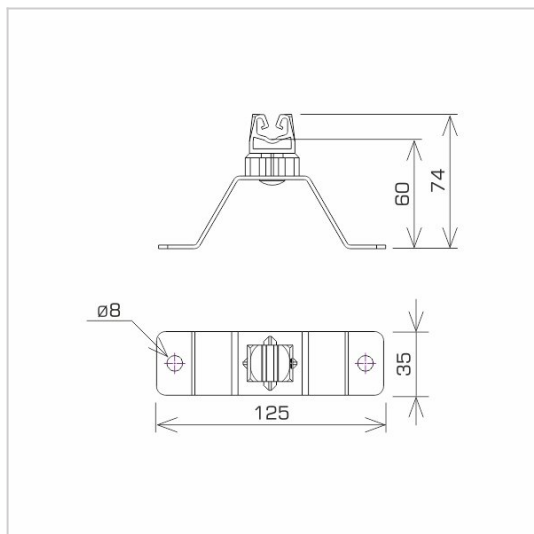

HOLDERS FOR SHEET, FELT, SHINGLE screw-down holder

C462184

DOSTĘPNE W KOLORACH

WERSJA MATERIAŁOWA:

painted

OPIS:

Universal holder for routing the ground wire on a roof covered with sheet metal, roofing felt or shingle.

AVAILABLE COLOURS:

RAL 3011 - **red**, RAL 8017 - **dark brown**, RAL 7016 - **anthracite grey**, RAL 7026 - **granite grey**, RAL 8004 - **brown (brick colour)**, RAL 9005 - **black**

symbol typ	C462184 AN-11WN/LA/C
pole colour	RAL 9005
conductor(mm)	Ø8
wersja materiałowa	painted