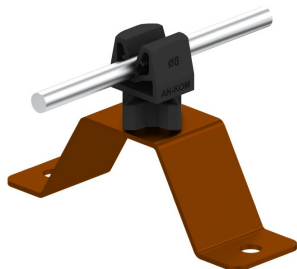

HOLDERS FOR SHEET, FELT, SHINGLE screw-down holder

C462184

DOSTĘPNE W KOLORACH

WERSJA MATERIAŁOWA:

painted

OPIS:

Universal holder for routing the ground wire on a roof covered with sheet metal, roofing felt or shingle.

AVAILABLE COLOURS:

RAL 3011 - **red**, RAL 8017 - **dark brown**, RAL 7016 - **anthracite grey**, RAL 7026 - **granite grey**, RAL 8004 - **brown (brick colour)**, RAL 9005 - **black**

symbol typ	C462184 AN-11WN/LA/C
pole colour	RAL 9005
conductor(mm)	Ø8
wersja materiałowa	painted