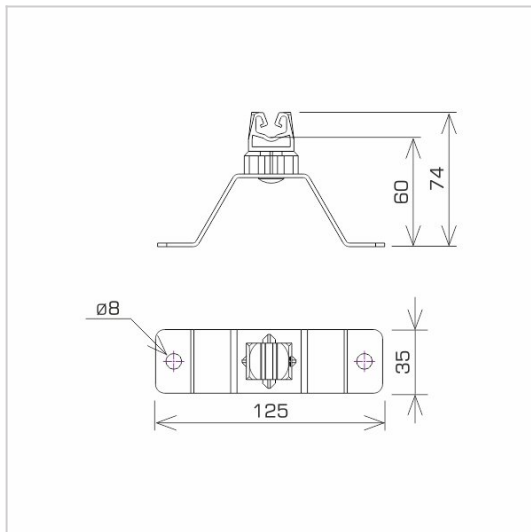

HOLDERS FOR SHEET, FELT, SHINGLE screw-down holder

C462188

DOSTĘPNE W KOLORACH

WERSJA MATERIAŁOWA:

painted

OPIS:

Universal holder for routing the ground wire on a roof covered with sheet metal, roofing felt or shingle.

AVAILABLE COLOURS:

RAL 3011 - **red**, RAL 8017 - **dark brown**, RAL 7016 - **anthracite grey**, RAL 7026 - **granite grey**, RAL 8004 - **brown (brick colour)**, RAL 9005 - **black**

symbol typ	C462188 AN-11WN/LA/S
pole colour	RAL 7047
conductor(mm)	Ø8
wersja materiałowa	painted