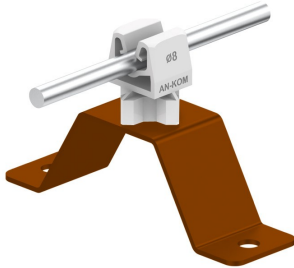

HOLDERS FOR SHEET, FELT, SHINGLE screw-down holder

C462188

DOSTĘPNE W KOLORACH

WERSJA MATERIAŁOWA:

painted

OPIS:

Universal holder for routing the ground wire on a roof covered with sheet metal, roofing felt or shingle.

AVAILABLE COLOURS:

RAL 3011 - **red**, RAL 8017 - **dark brown**, RAL 7016 - **anthracite grey**, RAL 7026 - **granite grey**, RAL 8004 - **brown (brick colour)**, RAL 9005 - **black**

symbol typ	C462188 AN-11WN/LA/S
pole colour	RAL 7047
conductor(mm)	Ø8
wersja materiałowa	painted