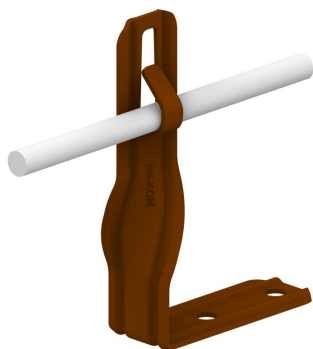

HOLDERS FOR SHEET, FELT, SHINGLE twisted angle holder

C462580

WERSJA MATERIAŁOWA:

painted

OPIS:

Holders for conducting the ground wire on the roofs of buildings covered with shingles, roofing felt, sheet metal.

AVAILABLE COLOURS:

RAL 3011 - **red**, RAL 8017 - **dark brown**, RAL 7016 - **anthracite grey**,
RAL 7026 - **granite grey**, RAL 8004 - **brown (brick colour)**, RAL 9005 - **black**

DOSTĘPNE W KOLORACH