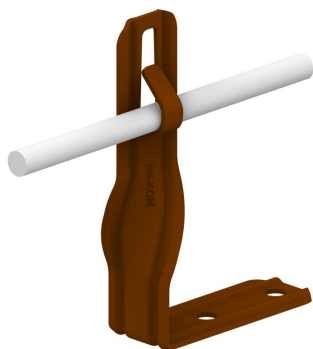

HOLDERS FOR SHEET, FELT, SHINGLE twisted angle holder

C462584

WERSJA MATERIAŁOWA:

painted

OPIS:

Holders for conducting the ground wire on the roofs of buildings covered with shingles, roofing felt, sheet metal.

AVAILABLE COLOURS:

RAL 3011 - **red**, RAL 8017 - **dark brown**, RAL 7016 - **anthracite grey**,
 RAL 7026 - **granite grey**, RAL 8004 - **brown (brick colour)**, RAL 9005 -
black

DOSTĘPNE W KOLORACH

symbol typ	C462584 AN-09R/LA/-N
H(mm)	104
Hd(mm)	70
conductor(mm)	Ø8
wersja materiałowa	painted