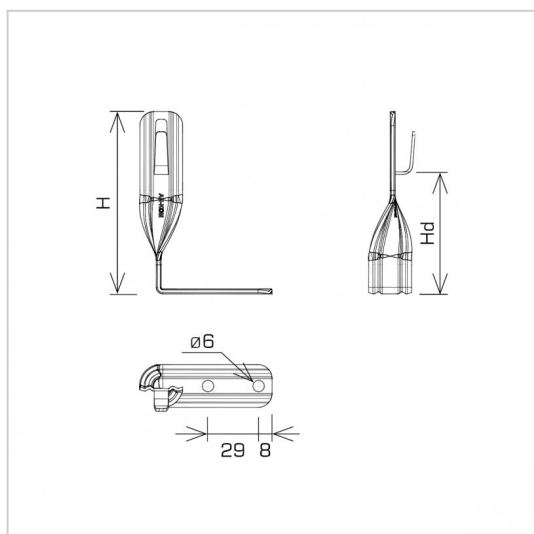

HOLDERS FOR SHEET, FELT, SHINGLE twisted angle holder

C462584

WERSJA MATERIAŁOWA:

painted

OPIS:

Holders for conducting the ground wire on the roofs of buildings covered with shingles, roofing felt, sheet metal.

AVAILABLE COLOURS:

RAL 3011 - **red**, RAL 8017 - **dark brown**, RAL 7016 - **anthracite grey**,
 RAL 7026 - **granite grey**, RAL 8004 - **brown (brick colour)**, RAL 9005 -
black

DOSTĘPNE W KOLORACH

symbol typ	C462584 AN-09R/LA/-N
H(mm)	104
Hd(mm)	70
conductor(mm)	Ø8
wersja materiałowa	painted