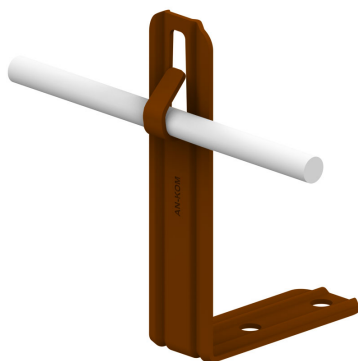

HOLDERS FOR SHEET, FELT, SHINGLE straight angle holder

C462596

WERSJA MATERIAŁOWA:

painted

OPIS:

Holders for conducting the ground wire on the roofs of buildings covered with shingles, roofing felt, sheet metal.

AVAILABLE COLOURS:

RAL 3011 - **red**, RAL 8017 - **dark brown**, RAL 7016 - **anthracite grey**, RAL 7026 - **granite grey**, RAL 8004 - **brown (brick colour)**, RAL 9005 - **black**

DOSTĘPNE W KOLORACH