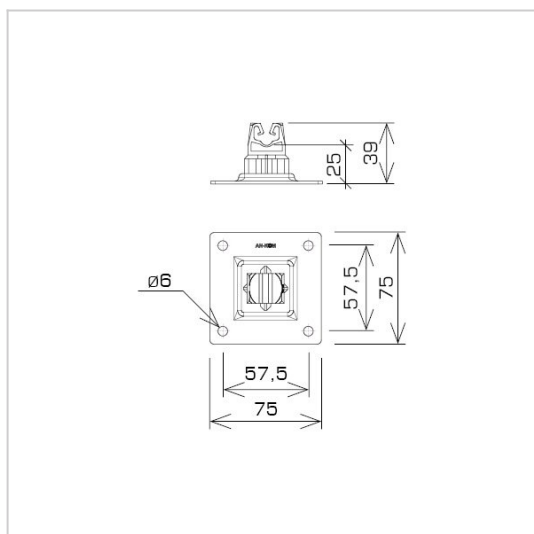

HOLDERS FOR SHEET, FELT, SHINGLE steel plate holder

C462664

DOSTĘPNE W KOLORACH

**WERSJA MATERIAŁOWA:**

painted

**OPIS:**

For mounting the lightning conductor on roofs, parapets, superstructures covered with roofing felt, sheet metal.

**AVAILABLE COLOURS:**

RAL 3011 - **red**, RAL 8017 - **dark brown**, RAL 7016 - **anthracite grey**, RAL 7026 - **granite grey**, RAL 8004 - **brown (brick colour)**, RAL 9005 - **black**

<b>symbol</b> typ	<b>C462664</b> AN-11PN/LA/C-N
<b>pole colour</b>	RAL 7047
<b>conductor(mm)</b>	Ø8
<b>wersja materiałowa</b>	painted