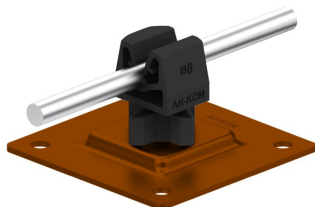

HOLDERS FOR SHEET, FELT, SHINGLE steel plate holder

C462664

DOSTĘPNE W KOLORACH

**WERSJA MATERIAŁOWA:**

painted

**OPIS:**

For mounting the lightning conductor on roofs, parapets, superstructures covered with roofing felt, sheet metal.

**AVAILABLE COLOURS:**

RAL 3011 - **red**, RAL 8017 - **dark brown**, RAL 7016 - **anthracite grey**, RAL 7026 - **granite grey**, RAL 8004 - **brown (brick colour)**, RAL 9005 - **black**

<b>symbol</b> typ	<b>C462664</b> AN-11PN/LA/C-N
<b>pole colour</b>	RAL 7047
<b>conductor(mm)</b>	Ø8
<b>wersja materiałowa</b>	painted