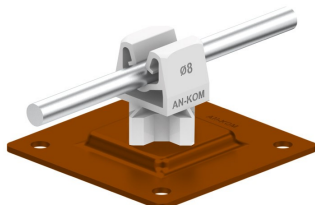

HOLDERS FOR SHEET, FELT, SHINGLE steel plate holder

C462668

DOSTĘPNE W KOLORACH

WERSJA MATERIAŁOWA:

painted

OPIS:

For mounting the lightning conductor on roofs, parapets, superstructures covered with roofing felt, sheet metal.

AVAILABLE COLOURS:

RAL 3011 - **red**, RAL 8017 - **dark brown**, RAL 7016 - **anthracite grey**, RAL 7026 - **granite grey**, RAL 8004 - **brown (brick colour)**, RAL 9005 - **black**

symbol typ	C462668 AN-11PN/LA/S-N
pole colour	RAL 9005
conductor(mm)	Ø8
wersja materiałowa	painted