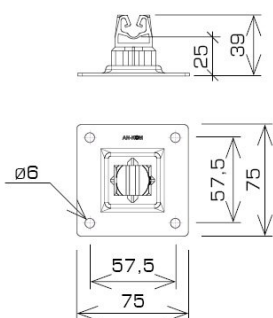

HOLDERS FOR SHEET, FELT, SHINGLE steel plate holder

C462668

DOSTĘPNE W KOLORACH

WERSJA MATERIAŁOWA:

painted

OPIS:

For mounting the lightning conductor on roofs, parapets, superstructures covered with roofing felt, sheet metal.

AVAILABLE COLOURS:

RAL 3011 - **red**, RAL 8017 - **dark brown**, RAL 7016 - **anthracite grey**, RAL 7026 - **granite grey**, RAL 8004 - **brown (brick colour)**, RAL 9005 - **black**

symbol typ	C462668 AN-11PN/LA/S-N
pole colour	RAL 9005
conductor(mm)	Ø8
wersja materiałowa	painted