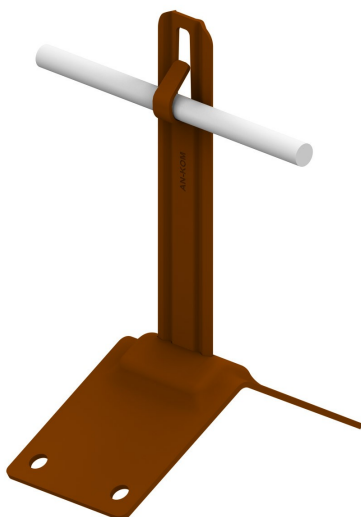

HOLDERS FOR SHEET, FELT, SHINGLE roof top holder

C462756

WERSJA MATERIAŁOWA:

painted

OPIS:

Installation of the lightning conductor on the roof ridge covered with shingles, sheet metal, roofing felt.

AVAILABLE COLOURS:

RAL 3011 - red, RAL 8017 - dark brown, RAL 7016 - anthracite grey, RAL 7026 - granite grey, RAL 8004 - brown (brick colour), RAL 9005 - black

DOSTĘPNE W KOLORACH

symbol typ	C462756 AN-11B/LA/-N
conductor(mm)	Ø8
wersja materiałowa	painted