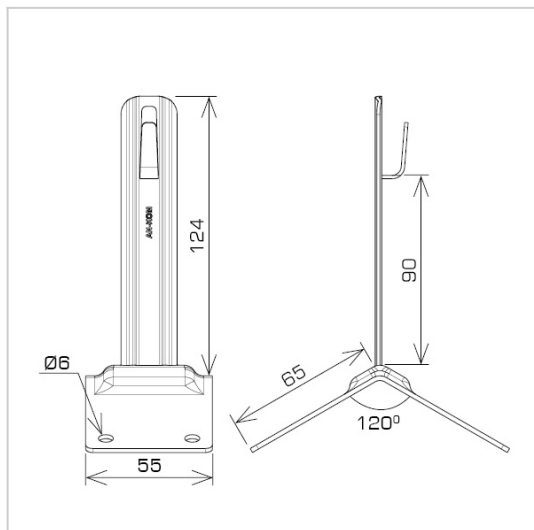

HOLDERS FOR SHEET, FELT, SHINGLE roof top holder

C462756

WERSJA MATERIAŁOWA:

painted

OPIS:

Installation of the lightning conductor on the roof ridge covered with shingles, sheet metal, roofing felt.

AVAILABLE COLOURS:

RAL 3011 - red, RAL 8017 - dark brown, RAL 7016 - anthracite grey, RAL 7026 - granite grey, RAL 8004 - brown (brick colour), RAL 9005 - black

DOSTĘPNE W KOLORACH

symbol typ	C462756 AN-11B/LA/-N
conductor(mm)	Ø8
wersja materiałowa	painted