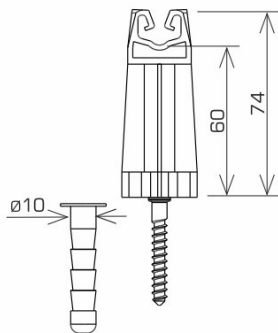

HOLDERS WIRE screw-in

C642440

WERSJA MATERIAŁOWA:

plastic

OPIS:

Screw-in holder for routing the ground wire on the facade, wooden structures.

symbol typ	C642440 AN-59B
pole colour	RAL 8004
conductor(mm)	Ø8
wersja materiałowa	plastic