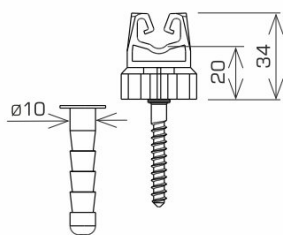

HOLDERS WIRE screw-in

C642452

WERSJA MATERIAŁOWA:

plastic

OPIS:

Screw-in holder for routing the ground wire on the facade, wooden structures.

symbol typ	C642452 AN-59BN
pole colour	RAL 8004
conductor(mm)	Ø8
wersja materiałowa	plastic