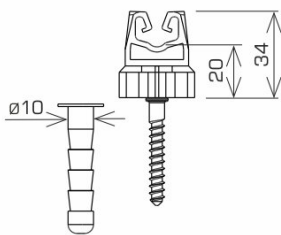

HOLDERS WIRE screw-in

C642460

WERSJA MATERIAŁOWA:

plastic

OPIS:

Screw-in holder for routing the ground wire on the facade, wooden structures.

symbol typ	C642460 AN-59BN/S
pole colour	RAL 7047
conductor(mm)	Ø8
wersja materiałowa	plastic