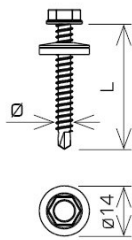

HOLDERS FOR SHEET, FELT, SHINGLE farmer screw

C942684

WERSJA MATERIAŁOWA:

electro-galvanised steel

OPIS:

The farmer screw is used to fix the holders screwed to sheet metal or wood.

symbol typ	C942684 AN-59EMF1
Ø(mm)	4,8
L(mm)	35
purpose	for wood
wersja materiałowa	electro-galvanised steel