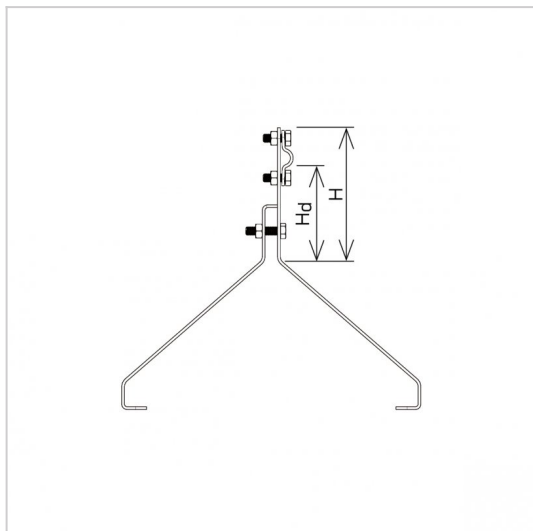

HOLDERS ridge tile profiled

D463304

DOSTĘPNE W KOLORACH

WERSJA MATERIAŁOWA:

painted

OPIS:

Profiled ridge tile holders are dedicated to specific ridge tiles. The selection of the holder is based on the name of the manufacturer and the ridge tile. In the case of a metal tile holder, the selection of the holder is based on the dimensions in the product data sheet.

AVAILABLE COLOURS:

RAL 3011 - **red**, RAL 8017 - **dark brown**, RAL 7016 - **anthracite grey**, RAL 7026 - **granite grey**, RAL 8004 - **brown (brick colour)**, RAL 9005 - **black**

symbol typ	D463304 AN-151P/LA/-N
MANUFACTURER ridge tile name	MEYER-HOLSEN Piano
H(mm)	96
Hd(mm)	70
pattern	pattern 20
cable(mm)	Ø8
wersja materiałowa	painted