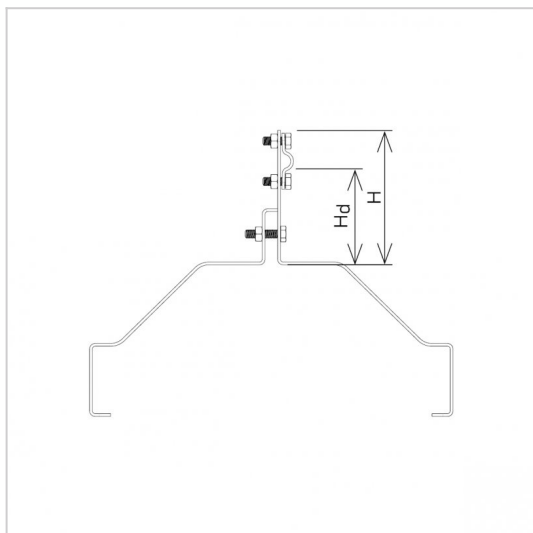

HOLDERS ridge tile profiled

D463308

DOSTĘPNE W KOLORACH

WERSJA MATERIAŁOWA:

painted

OPIS:

Profiled ridge tile holders are dedicated to specific ridge tiles. The selection of the holder is based on the name of the manufacturer and the ridge tile. In the case of a metal tile holder, the selection of the holder is based on the dimensions in the product data sheet.

AVAILABLE COLOURS:

RAL 3011 - **red**, RAL 8017 - **dark brown**, RAL 7016 - **anthracite grey**, RAL 7026 - **granite grey**, RAL 8004 - **brown (brick colour)**, RAL 9005 - **black**

| | |
|-------------------------------------|---------------------------------|
| symbol typ | D463308 AN-151K/LA/-N |
| MANUFACTURER ridge tile name | CREATON Domino (PD) |
| H(mm) | 96 |
| Hd(mm) | 70 |
| pattern | pattern 15 |
| cabale(mm) | Ø8 |
| wersja materiałowa | painted |