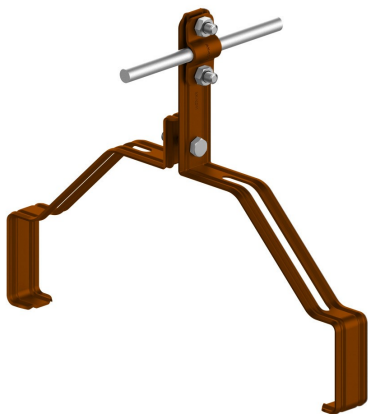

HOLDERS ridge tile profiled

D463308

DOSTĘPNE W KOLORACH

WERSJA MATERIAŁOWA:

painted

OPIS:

Profiled ridge tile holders are dedicated to specific ridge tiles. The selection of the holder is based on the name of the manufacturer and the ridge tile. In the case of a metal tile holder, the selection of the holder is based on the dimensions in the product data sheet.

AVAILABLE COLOURS:

RAL 3011 - **red**, RAL 8017 - **dark brown**, RAL 7016 - **anthracite grey**, RAL 7026 - **granite grey**, RAL 8004 - **brown (brick colour)**, RAL 9005 - **black**

| | |
|-------------------------------------|---------------------------------|
| symbol typ | D463308 AN-151K/LA/-N |
| MANUFACTURER ridge tile name | CREATON Domino (PD) |
| H(mm) | 96 |
| Hd(mm) | 70 |
| pattern | pattern 15 |
| cabale(mm) | Ø8 |
| wersja materiałowa | painted |