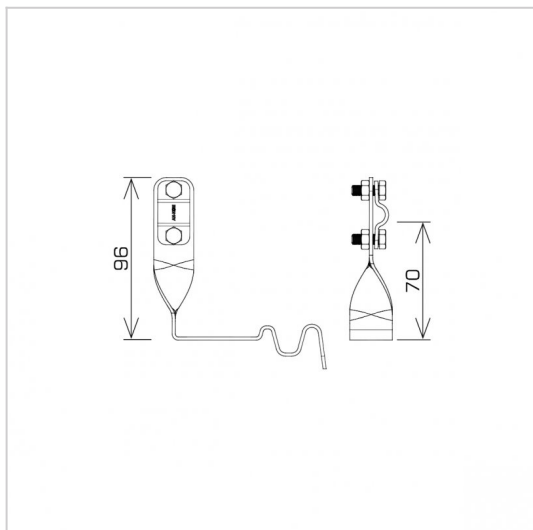

HOLDERS ROOF TILE profiled twisted and straight holders

E194464

WERSJA MATERIAŁOWA:

hot galvanised steel

OPIS:

Profiled twisted and straight tile holders are dedicated to a specific type of tile. They make it possible to lead the lightning conductor along or across the tile. Installation is carried out by inserting and fastening the holder between the tiles.

TWISTED - leading the cable along the tile

STRAIGHT - leading the cable across the tile

| | |
|---------------------------------|------------------------------|
| symbol typ | E194464 AN-29I/OG/ |
| MANUFACTURER - tile type | MEYER HOLSEN - Piano |
| pattern | pattern 32 |
| cablе(mm) | Ø8 |
| holder type | twisted |
| wersja materiałowa | hot galvanised steel |