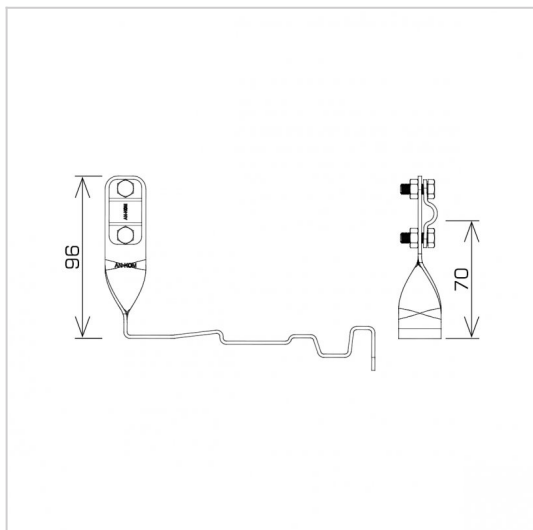

HOLDERS ROOF TILE profiled twisted and straight holders

E284424

WERSJA MATERIAŁOWA:

stainless acid-resistant V4A steel

OPIS:

Profiled twisted and straight tile holders are dedicated to a specific type of tile. They make it possible to lead the lightning conductor along or across the tile. Installation is carried out by inserting and fastening the holder between the tiles.

TWISTED - leading the cable along the tile

STRAIGHT - leading the cable across the tile

| | |
|---------------------------------|--------------------------------------|
| symbol typ | E284424 AN-28U/OH/ |
| MANUFACTURER - tile type | KORAMIC / WIENERBERGER - Marsylka |
| pattern | pattern 22 |
| cabl(e)(mm) | Ø8 |
| holder type | twisted |
| wersja materiałowa | stainless acid-resistant V4A steel |