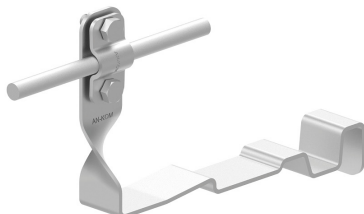

HOLDERS ROOF TILE profiled twisted and straight holders

E284424

WERSJA MATERIAŁOWA:

stainless acid-resistant V4A steel

OPIS:

Profiled twisted and straight tile holders are dedicated to a specific type of tile. They make it possible to lead the lightning conductor along or across the tile. Installation is carried out by inserting and fastening the holder between the tiles.

TWISTED - leading the cable along the tile

STRAIGHT - leading the cable across the tile

| | |
|---------------------------------|--------------------------------------|
| symbol typ | E284424 AN-28U/OH/ |
| MANUFACTURER - tile type | KORAMIC / WIENERBERGER - Marsylka |
| pattern | pattern 22 |
| cabl(e)(mm) | Ø8 |
| holder type | twisted |
| wersja materiałowa | stainless acid-resistant V4A steel |