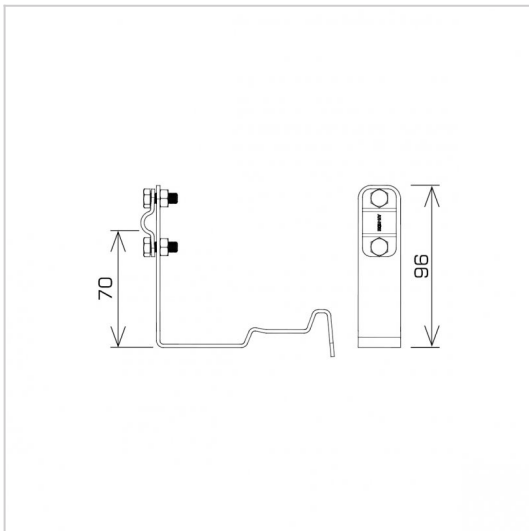

HOLDERS ROOF TILE profiled twisted and straight holders

E374328

WERSJA MATERIAŁOWA:

copper

OPIS:

Profiled twisted and straight tile holders are dedicated to a specific type of tile. They make it possible to lead the lightning conductor along or across the tile. Installation is carried out by inserting and fastening the holder between the tiles.

TWISTED - leading the cable along the tile

STRAIGHT - leading the cable across the tile

symbol typ	E374328 AN-26F/CU/
MANUFACTURER - tile type	CREATON - Terra Optima
pattern	pattern 29
cabl e(mm)	Ø8
holder type	straight
wersja materiałowa	copper