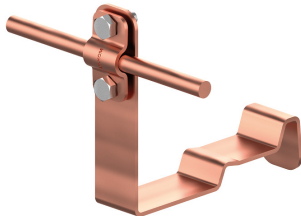

HOLDERS ROOF TILE profiled twisted and straight holders

E374328

WERSJA MATERIAŁOWA:

copper

OPIS:

Profiled twisted and straight tile holders are dedicated to a specific type of tile. They make it possible to lead the lightning conductor along or across the tile. Installation is carried out by inserting and fastening the holder between the tiles.

TWISTED - leading the cable along the tile

STRAIGHT - leading the cable across the tile

symbol typ	E374328 AN-26F/CU/
MANUFACTURER - tile type	CREATON - Terra Optima
pattern	pattern 29
cabl e(mm)	Ø8
holder type	straight
wersja materiałowa	copper