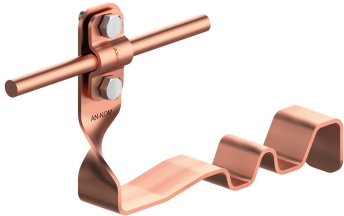

HOLDERS ROOF TILE profiled twisted and straight holders

E374348

WERSJA MATERIAŁOWA:

copper

OPIS:

Profiled twisted and straight tile holders are dedicated to a specific type of tile. They make it possible to lead the lightning conductor along or across the tile. Installation is carried out by inserting and fastening the holder between the tiles.

TWISTED - leading the cable along the tile

STRAIGHT - leading the cable across the tile

symbol	E374348
typ	AN-27E/CU/
MANUFACTURER - tile type	ERLUS - E58
pattern	pattern 2
cablc(mm)	Ø8
holder type	twisted
wersja materiałowa	copper