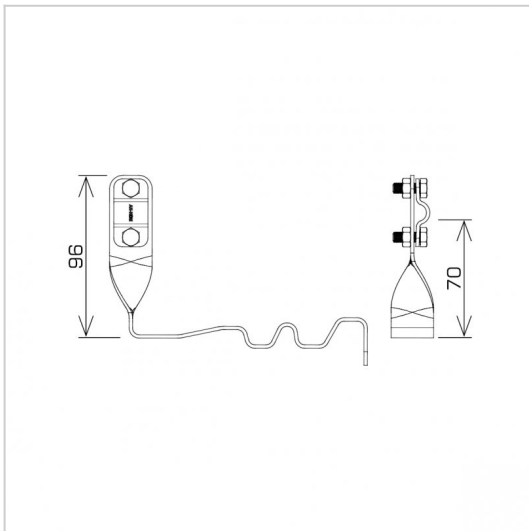

HOLDERS ROOF TILE profiled twisted and straight holders

E374348

WERSJA MATERIAŁOWA:

copper

OPIS:

Profiled twisted and straight tile holders are dedicated to a specific type of tile. They make it possible to lead the lightning conductor along or across the tile. Installation is carried out by inserting and fastening the holder between the tiles.

TWISTED - leading the cable along the tile

STRAIGHT - leading the cable across the tile

symbol	E374348
typ	AN-27E/CU/
MANUFACTURER - tile type	ERLUS - E58
pattern	pattern 2
cablc(mm)	Ø8
holder type	twisted
wersja materiałowa	copper