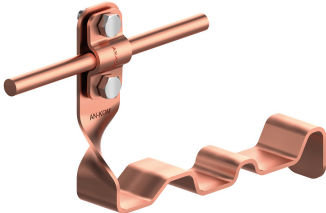

HOLDERS ROOF TILE profiled twisted and straight holders

E374368

WERSJA MATERIAŁOWA:

copper

OPIS:

Profiled twisted and straight tile holders are dedicated to a specific type of tile. They make it possible to lead the lightning conductor along or across the tile. Installation is carried out by inserting and fastening the holder between the tiles.

TWISTED - leading the cable along the tile

STRAIGHT - leading the cable across the tile

symbol	E374368
typ	AN-28D/CU/
MANUFACTURER - tile type	KORAMIC / WIENERBERGER - L15
pattern	pattern 8
cabl(e) (mm)	Ø8
holder type	twisted
wersja materiałowa	copper