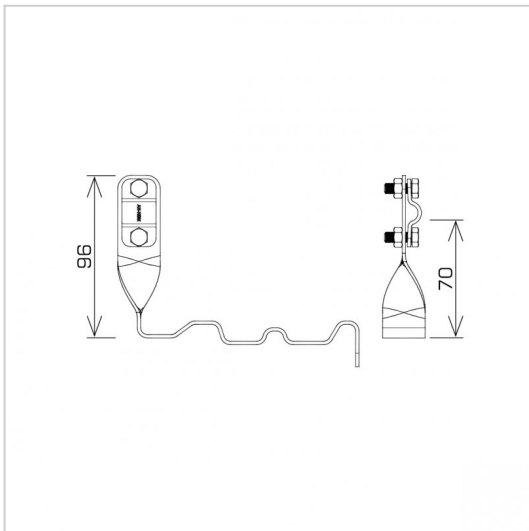

HOLDERS ROOF TILE profiled twisted and straight holders

E374368

WERSJA MATERIAŁOWA:

copper

OPIS:

Profiled twisted and straight tile holders are dedicated to a specific type of tile. They make it possible to lead the lightning conductor along or across the tile. Installation is carried out by inserting and fastening the holder between the tiles.

TWISTED - leading the cable along the tile

STRAIGHT - leading the cable across the tile

symbol	E374368
typ	AN-28D/CU/
MANUFACTURER - tile type	KORAMIC / WIENERBERGER - L15
pattern	pattern 8
cabl(e) (mm)	Ø8
holder type	twisted
wersja materiałowa	copper