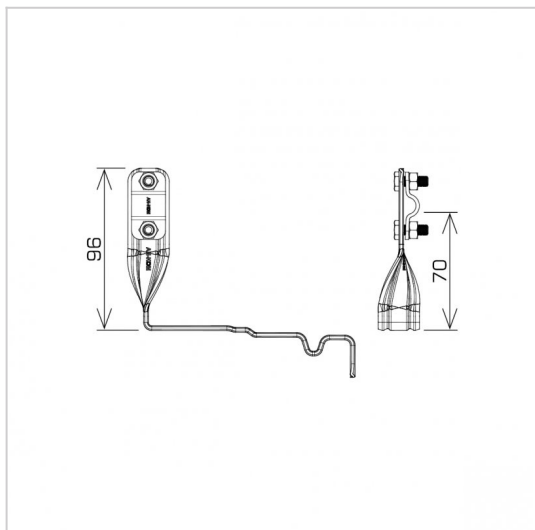

HOLDERS ROOF TILE profiled twisted and straight holders

E374752

WERSJA MATERIAŁOWA:

copper

OPIS:

Profiled twisted and straight tile holders are dedicated to a specific type of tile. They make it possible to lead the lightning conductor along or across the tile. Installation is carried out by inserting and fastening the holder between the tiles.

TWISTED - leading the cable along the tile

STRAIGHT - leading the cable across the tile

symbol typ	E374752 AN-29H/CU/-N
MANUFACTURER - tile type	KORAMIC / WIENERBERGER - Orea 9
pattern	pattern 31
cabl e(mm)	Ø8
holder type	twisted
wersja materiałowa	copper