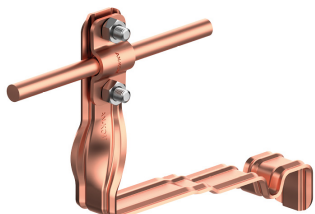

HOLDERS ROOF TILE profiled twisted and straight holders

E374752

WERSJA MATERIAŁOWA:

copper

OPIS:

Profiled twisted and straight tile holders are dedicated to a specific type of tile. They make it possible to lead the lightning conductor along or across the tile. Installation is carried out by inserting and fastening the holder between the tiles.

TWISTED - leading the cable along the tile

STRAIGHT - leading the cable across the tile

symbol typ	E374752 AN-29H/CU/-N
MANUFACTURER - tile type	KORAMIC / WIENERBERGER - Orea 9
pattern	pattern 31
cabl e(mm)	Ø8
holder type	twisted
wersja materiałowa	copper