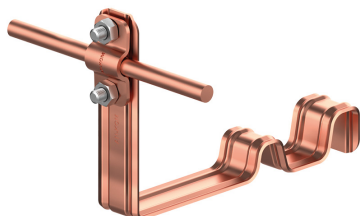

HOLDERS ROOF TILE profiled twisted and straight holders

E374760

WERSJA MATERIAŁOWA:

copper

OPIS:

Profiled twisted and straight tile holders are dedicated to a specific type of tile. They make it possible to lead the lightning conductor along or across the tile. Installation is carried out by inserting and fastening the holder between the tiles.

TWISTED - leading the cable along the tile

STRAIGHT - leading the cable across the tile

symbol	E374760
typ	AN-25M/CU/-N
MANUFACTURER - tile type	CREATON - Premion KORAMIC / WIENERBERGER - Romańska (Karthago)
pattern	pattern 15
cabl e(mm)	Ø8
holder type	straight
wersja materiałowa	copper