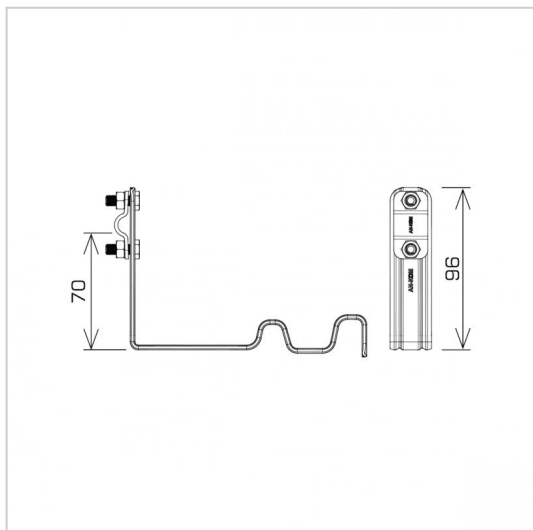

HOLDERS ROOF TILE profiled twisted and straight holders

E374760

WERSJA MATERIAŁOWA:

copper

OPIS:

Profiled twisted and straight tile holders are dedicated to a specific type of tile. They make it possible to lead the lightning conductor along or across the tile. Installation is carried out by inserting and fastening the holder between the tiles.

TWISTED - leading the cable along the tile

STRAIGHT - leading the cable across the tile

symbol	E374760
typ	AN-25M/CU/-N
MANUFACTURER - tile type	CREATON - Premion KORAMIC / WIENERBERGER - Romańska (Karthago)
pattern	pattern 15
cabl e(mm)	Ø8
holder type	straight
wersja materiałowa	copper