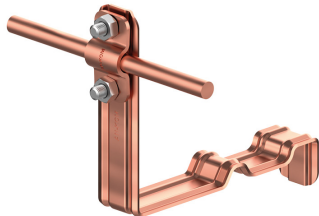

HOLDERS ROOF TILE profiled twisted and straight holders

E374772

WERSJA MATERIAŁOWA:

copper

OPIS:

Profiled twisted and straight tile holders are dedicated to a specific type of tile. They make it possible to lead the lightning conductor along or across the tile. Installation is carried out by inserting and fastening the holder between the tiles.

TWISTED - leading the cable along the tile

STRAIGHT - leading the cable across the tile

| | |
|---------------------------------|-----------------|
| symbol | E374772 |
| typ | AN-24C/CU/-N |
| MANUFACTURER - tile type | ROBEN - Fleming |
| pattern | pattern 1 |
| cabl e(mm) | Ø8 |
| holder type | straight |
| wersja materiałowa | copper |