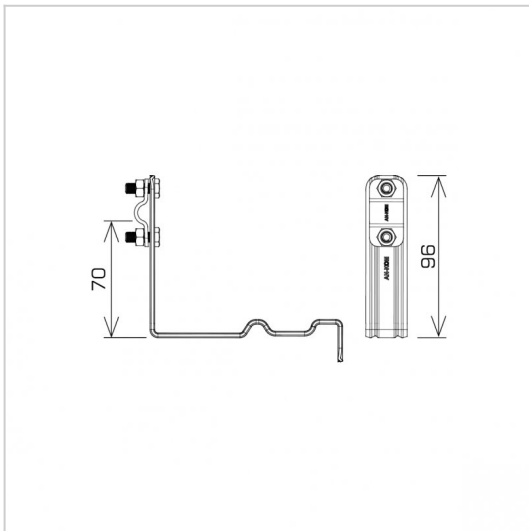

HOLDERS ROOF TILE profiled twisted and straight holders

E374772

WERSJA MATERIAŁOWA:

copper

OPIS:

Profiled twisted and straight tile holders are dedicated to a specific type of tile. They make it possible to lead the lightning conductor along or across the tile. Installation is carried out by inserting and fastening the holder between the tiles.

TWISTED - leading the cable along the tile

STRAIGHT - leading the cable across the tile

| | |
|---------------------------------|-----------------|
| symbol | E374772 |
| typ | AN-24C/CU/-N |
| MANUFACTURER - tile type | ROBEN - Fleming |
| pattern | pattern 1 |
| cabl e(mm) | Ø8 |
| holder type | straight |
| wersja materiałowa | copper |