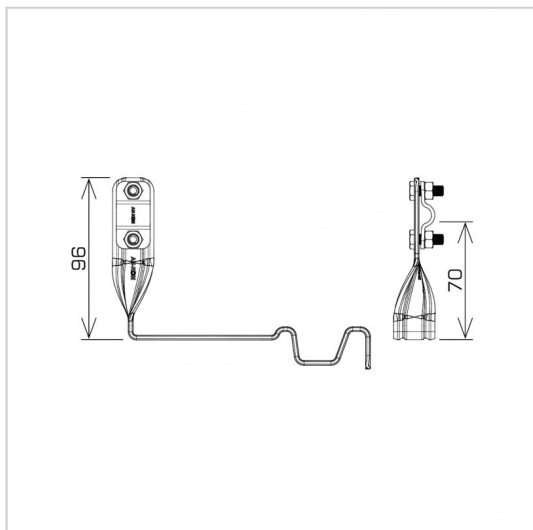

HOLDERS ROOF TILE profiled twisted and straight holders

E374784

**WERSJA MATERIAŁOWA:**

copper

**OPIS:**

Profiled twisted and straight tile holders are dedicated to a specific type of tile. They make it possible to lead the lightning conductor along or across the tile. Installation is carried out by inserting and fastening the holder between the tiles.

**TWISTED** - leading the cable along the tile

**STRAIGHT** - leading the cable across the tile

<b>symbol</b>	<b>E374784</b>
typ	AN-28C/CU/-N
<b>MANUFACTURER - tile type</b>	CREATON - Domino
<b>pattern</b>	pattern 7
<b>cabl(e)(mm)</b>	Ø8
<b>holder type</b>	twisted
<b>wersja materiałowa</b>	copper