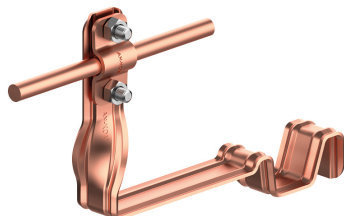

HOLDERS ROOF TILE profiled twisted and straight holders

E374784

**WERSJA MATERIAŁOWA:**

copper

**OPIS:**

Profiled twisted and straight tile holders are dedicated to a specific type of tile. They make it possible to lead the lightning conductor along or across the tile. Installation is carried out by inserting and fastening the holder between the tiles.

**TWISTED** - leading the cable along the tile

**STRAIGHT** - leading the cable across the tile

<b>symbol</b>	<b>E374784</b>
typ	AN-28C/CU/-N
<b>MANUFACTURER - tile type</b>	CREATON - Domino
<b>pattern</b>	pattern 7
<b>cabl(e)(mm)</b>	Ø8
<b>holder type</b>	twisted
<b>wersja materiałowa</b>	copper