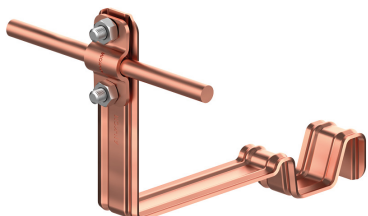

HOLDERS ROOF TILE profiled twisted and straight holders

E374788

WERSJA MATERIAŁOWA:

copper

OPIS:

Profiled twisted and straight tile holders are dedicated to a specific type of tile. They make it possible to lead the lightning conductor along or across the tile. Installation is carried out by inserting and fastening the holder between the tiles.

TWISTED - leading the cable along the tile

STRAIGHT - leading the cable across the tile

symbol	E374788
typ	AN-25C/CU/-N
MANUFACTURER - tile type	CREATON - Domino
pattern	pattern 7
cabl e(mm)	Ø8
holder type	straight
wersja materiałowa	copper