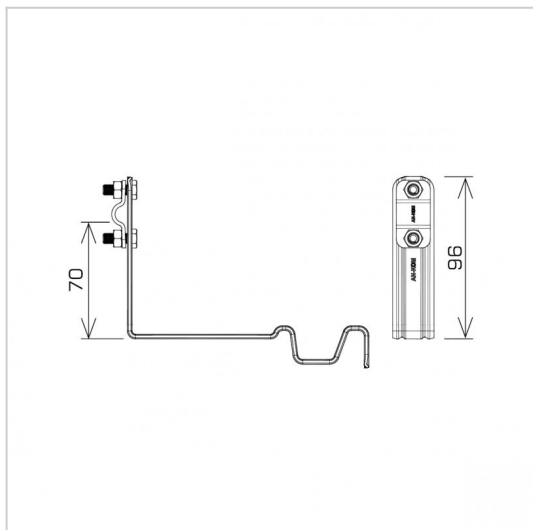

HOLDERS ROOF TILE profiled twisted and straight holders

E374788

WERSJA MATERIAŁOWA:

copper

OPIS:

Profiled twisted and straight tile holders are dedicated to a specific type of tile. They make it possible to lead the lightning conductor along or across the tile. Installation is carried out by inserting and fastening the holder between the tiles.

TWISTED - leading the cable along the tile

STRAIGHT - leading the cable across the tile

symbol	E374788
typ	AN-25C/CU/-N
MANUFACTURER - tile type	CREATON - Domino
pattern	pattern 7
cabl e(mm)	Ø8
holder type	straight
wersja materiałowa	copper