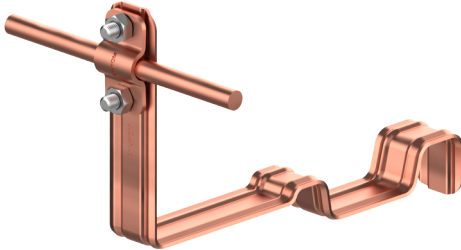

HOLDERS ROOF TILE profiled twisted and straight holders

E374808

**WERSJA MATERIAŁOWA:**

copper

**OPIS:**

Profiled twisted and straight tile holders are dedicated to a specific type of tile. They make it possible to lead the lightning conductor along or across the tile. Installation is carried out by inserting and fastening the holder between the tiles.

**TWISTED** - leading the cable along the tile

**STRAIGHT** - leading the cable across the tile

<b>symbol</b> typ	<b>E374808</b> AN-26L/CU/-N
<b>MANUFACTURER - tile type</b>	CREATON - Simpla
<b>pattern</b>	pattern 34
<b>cabl(e)(mm)</b>	Ø8
<b>holder type</b>	straight
<b>wersja materiałowa</b>	copper