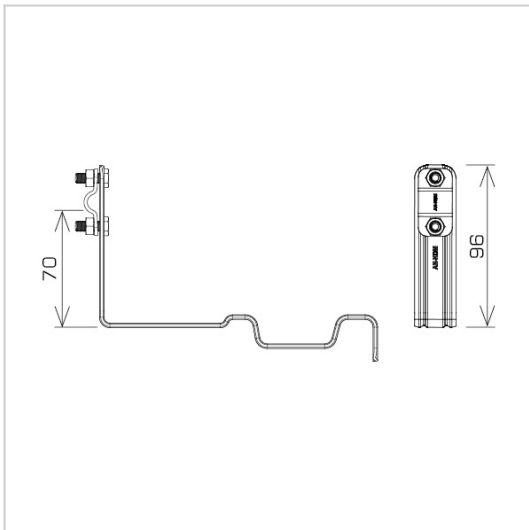

HOLDERS ROOF TILE profiled twisted and straight holders

E374808

**WERSJA MATERIAŁOWA:**

copper

**OPIS:**

Profiled twisted and straight tile holders are dedicated to a specific type of tile. They make it possible to lead the lightning conductor along or across the tile. Installation is carried out by inserting and fastening the holder between the tiles.

**TWISTED** - leading the cable along the tile

**STRAIGHT** - leading the cable across the tile

<b>symbol</b> typ	<b>E374808</b> AN-26L/CU/-N
<b>MANUFACTURER - tile type</b>	CREATON - Simpla
<b>pattern</b>	pattern 34
<b>cabl(e)(mm)</b>	Ø8
<b>holder type</b>	straight
<b>wersja materiałowa</b>	copper