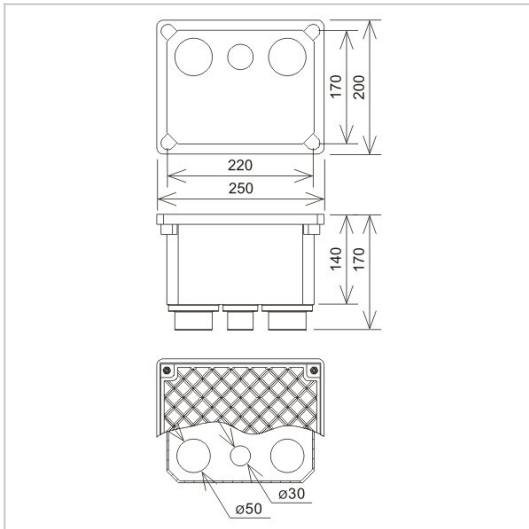

Boxes **GROUND** ground

G645536

WERSJA MATERIAŁOWA:

plastic

OPIS:

Housing of the control connector with a reinforced cover and ready entries for cables to be built in the ground.

symbol	G645536
typ	AN-60E
colour	gray
wersja materiałowa	plastic