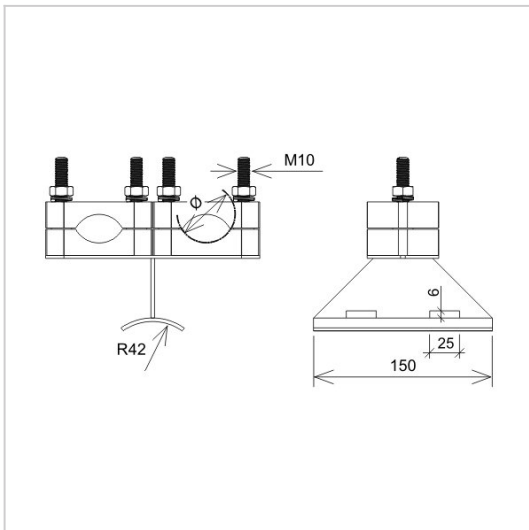

LV equipment Cable holders double EPV rod

P199120

WERSJA MATERIAŁOWA:

hot galvanised steel

OPIS:

Double plastic cable holder for building cable lines. Thanks to them the cable can be mounted on EPV poles.

symbol	P199120
typ	AN-122C/OG/
Ømounting range(mm)	45 - 70
wersja materiałowa	hot galvanised steel