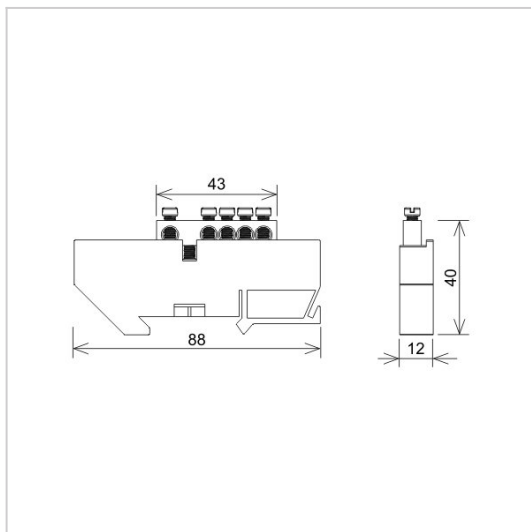

Terminal strips terminal TH rail terminal TH rail strip

R739520

WERSJA MATERIAŁOWA:

plastic/brass

OPIS:

Terminal strip for connecting wires. It should be mounted on a TH rail in switchgears, boxes.

symbol	R739520
typ	LZ0501-N
qty x cross-section	5 x 16 mm ²
base colour	blue
type	zero
wersja materiałowa	plastic/brass