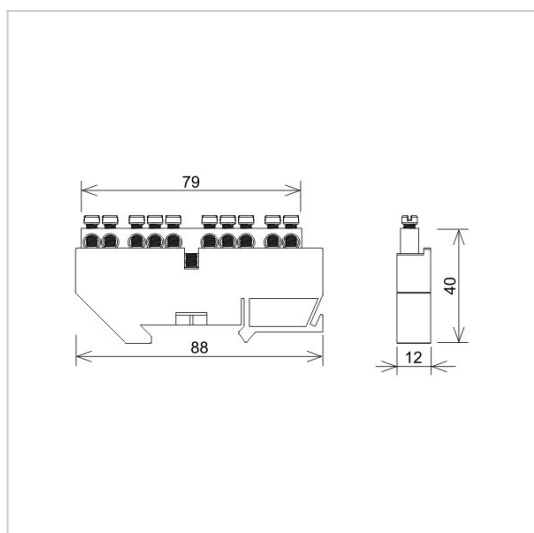

Terminal strips terminal TH rail terminal TH rail strip

R739544

WERSJA MATERIAŁOWA:

plastic/brass

OPIS:

Terminal strip for connecting wires. It should be mounted on a TH rail in switchgears, boxes.

symbol	R739544
typ	LZ1001-N
qty x cross-section	10 x 16 mm ²
base colour	blue
type	zero
wersja materiałowa	plastic/brass