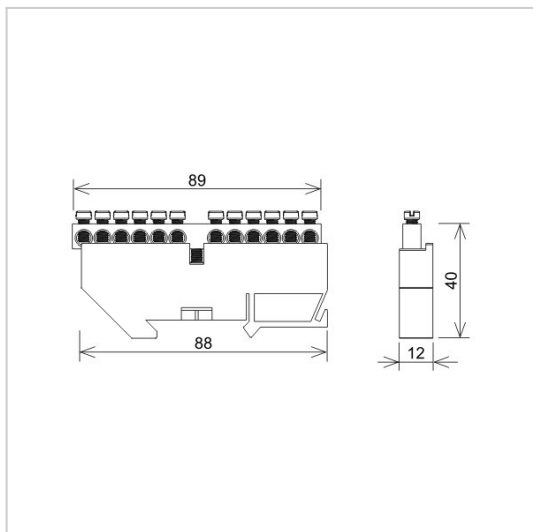

Terminal strips terminal TH rail terminal TH rail strip

R739552

WERSJA MATERIAŁOWA:

plastic/brass

OPIS:

Terminal strip for connecting wires. It should be mounted on a TH rail in switchgears, boxes.

symbol	R739552
typ	LZ1203-N
qty x cross-section	12 x 16 mm ²
base colour	blue
type	zero
wersja materiałowa	plastic/brass