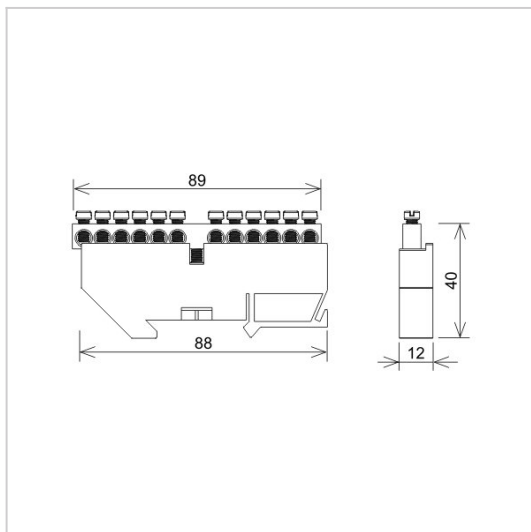

Terminal strips terminal TH rail terminal TH rail strip

R739556

WERSJA MATERIAŁOWA:

plastic/brass

OPIS:

Terminal strip for connecting wires. It should be mounted on a TH rail in switchgears, boxes.

symbol	R739556
typ	LZ1203-Z
qty x cross-section	12 x 16 mm ²
base colour	yellow
type	protective
wersja materiałowa	plastic/brass