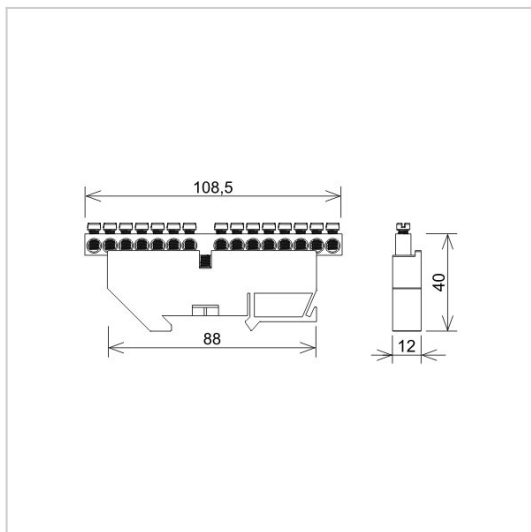

Terminal strips terminal TH rail terminal TH rail strip

R739560

WERSJA MATERIAŁOWA:

plastic/brass

OPIS:

Terminal strip for connecting wires. It should be mounted on a TH rail in switchgears, boxes.

symbol	R739560
typ	LZ1502-N
qty x cross-section	15 x 16 mm ²
base colour	blue
type	zero
wersja materiałowa	plastic/brass