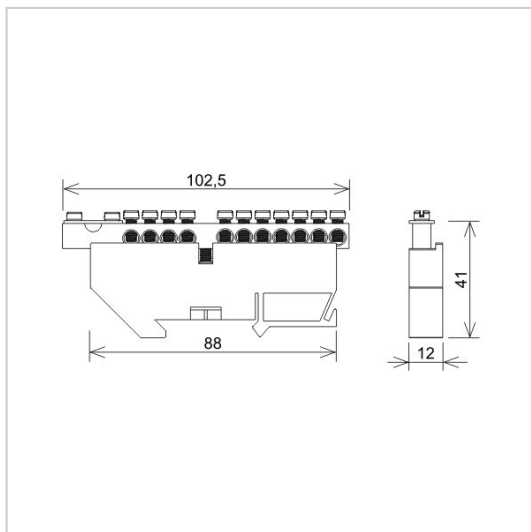

Terminal strips terminal TH rail terminal TH rail strip

R739592

WERSJA MATERIAŁOWA:

plastic/brass

OPIS:

Terminal strip for connecting wires. It should be mounted on a TH rail in switchgears, boxes.

symbol typ	R739592 LZN1102-N
qty x cross-section	11 x 16 mm ² 1 x 35mm ²
base colour	blue
type	zero
wersja materiałowa	plastic/brass