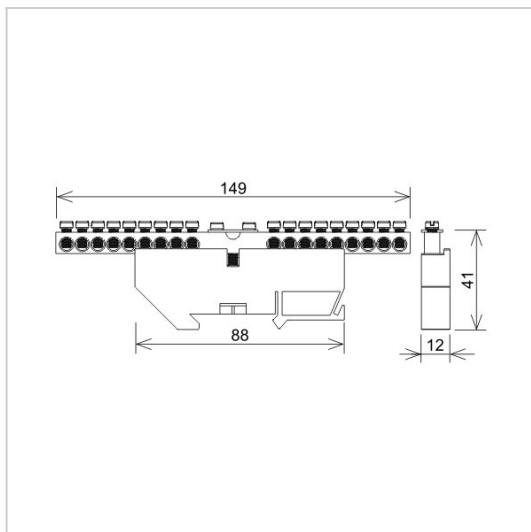

Terminal strips terminal TH rail terminal TH rail strip

R739600

WERSJA MATERIAŁOWA:

plastic/brass

OPIS:

Terminal strip for connecting wires. It should be mounted on a TH rail in switchgears, boxes.

symbol	R739600
typ	LZN1803-N
qty x cross-section	18 x 10 mm ² 1 x 35 mm ²
base colour	blue
type	zero
wersja materiałowa	plastic/brass