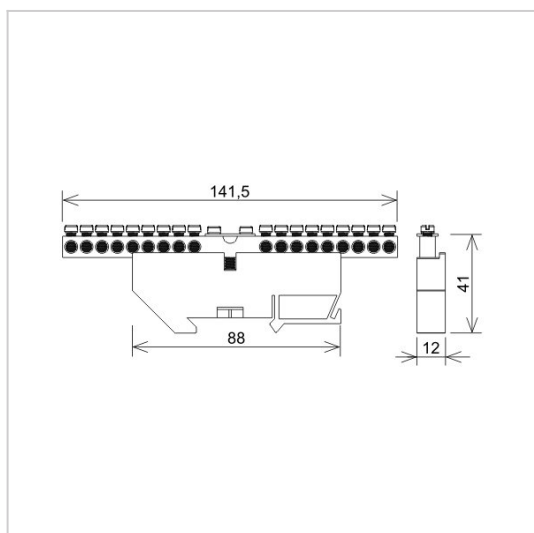

Terminal strips terminal TH rail terminal TH rail strip

R739608

WERSJA MATERIAŁOWA:

plastic/brass

OPIS:

Terminal strip for connecting wires. It should be mounted on a TH rail in switchgears, boxes.

symbol typ	R739608 LZN1805-N
qty x cross-section	9 x 10 mm ² 9 x 16 mm ² 1 x 35 mm ²
base colour	blue
type	zero
wersja materiałowa	plastic/brass