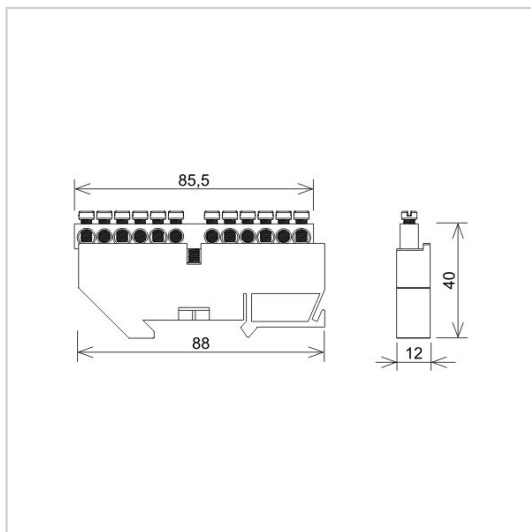

Terminal strips terminal TH rail terminal TH rail strip

R739624

WERSJA MATERIAŁOWA:

plastic/brass

OPIS:

Terminal strip for connecting wires. It should be mounted on a TH rail in switchgears, boxes.

symbol	R739624
typ	LZP1202-N
qty x cross-section	6 x 10 mm ² 6 x 16 mm ²
base colour	blue
type	zero
wersja materiałowa	plastic/brass